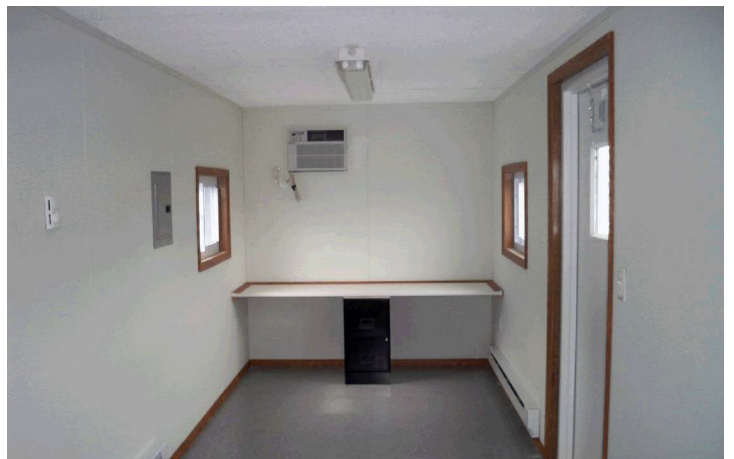

Sea Box, Inc.®

40' OFFICE CONTAINER

— FEATURES —

- ▶ Low cost, Ground-level structure (no special mounting provisions required)
- ▶ White finished insulated interior
- ▶ Baseboard heat throughout and wall mounted AC units on each end
- ▶ Built in desks on each end with file cabinets and optional plan table
- ▶ Fluorescent lighting and electrical switches/receptacles
- ▶ (2) steel personnel door entryways
- ▶ (5) sliding pane windows with high security window guards
- ▶ Tilt-bed delivery, no forklift necessary
- ▶ 220v/100 amp single phase